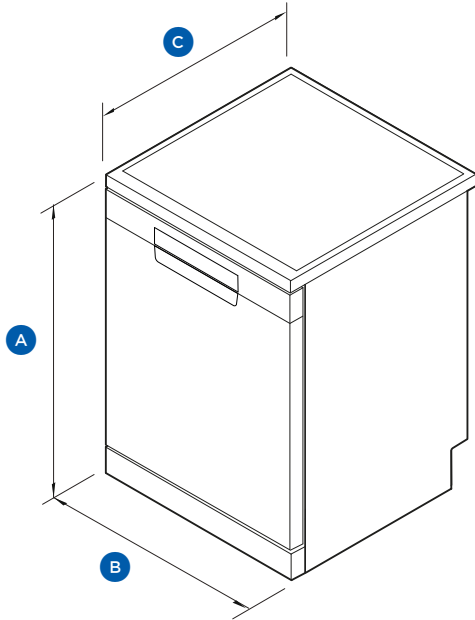

# Freestanding Dishwasher, 15 Place Settings

Height

850 - 895mm

Width

597mm

Depth

599mm

Weight (Packaged)

## ACCESSORIES

Cutlery basket

Drain hose support

Inlet hose

\* Energy and water ratings subject to change. Final certification pending.

\*\* Noise rating subject to change.

The models shown in this Specification Guide (SG) may not be available in all markets and are subject to change at any time. Product specifications may vary from those shown. This SG should not be used as installation guidance for any product. Further information is required to safely and correctly install the products featured here. Specific installation guidance will be available with the product on delivery and on our website [haier.com](http://haier.com)

## PRODUCT DIMENSIONS

		mm
<b>A</b>	Overall height	850 - 895
<b>B</b>	Overall width	597
<b>C</b>	Overall depth	599