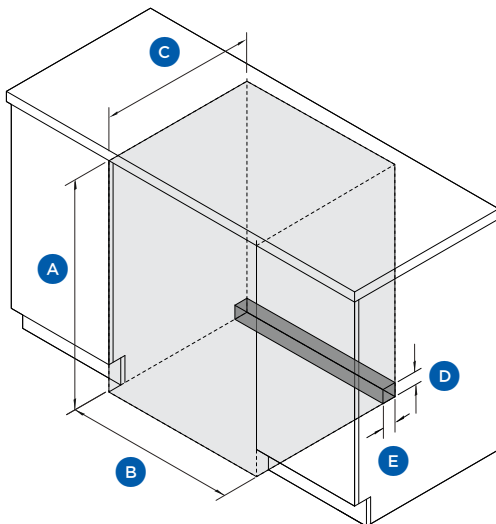

A	Overall height of cavity	820 - 895
B	Overall width of cavity	600
C	Minimum depth of cavity	600
D	Height of rear plumbing and electrical clearance	100 - 145*
E	Depth of rear plumbing and electrical clearance	60

*depending on feet height

SERVICES

Supply	220-240V, 50Hz, 10A
Plumbing	3/4 BSP (20mm) connector water inlet hose Min. 34.5kPa, max 1034kPa Cold water connection 22C

The models shown in this Specification Guide (SG) may not be available in all markets and are subject to change at any time. Product specifications may vary from those shown. This SG should not be used as installation guidance for any product. Further information is required to safely and correctly install the products featured here. Specific installation guidance will be available with the product on delivery and on our website haier.com