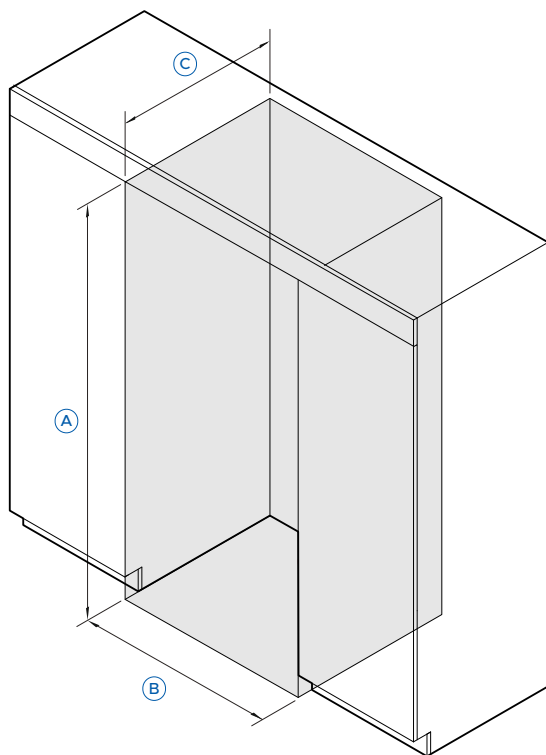

Product Overview

PRODUCT DIMENSIONS

	mm
A Overall height	1725
B Overall width (door closed)	790
Overall width (door open)	1249
C Overall depth (door closed)	707
Overall depth (door open)	1439

CAVITY DIMENSIONS

	mm
A Overall height of cavity	1775
B Overall width of cavity	890
C Minimum depth of cavity	757

SERVICES

- Supply 220-240 V, 50 Hz
- Service 10 A
- Connection Plug with flex cord

Product Overview

PRODUCT DIMENSIONS

	mm
A Overall height	1725
B Overall width (door closed)	790
Overall width (door open)	1249
C Overall depth (door closed)	707
Overall depth (door open)	1439

CAVITY DIMENSIONS

	mm
A Overall height of cavity	1775
B Overall width of cavity	890
C Minimum depth of cavity	757