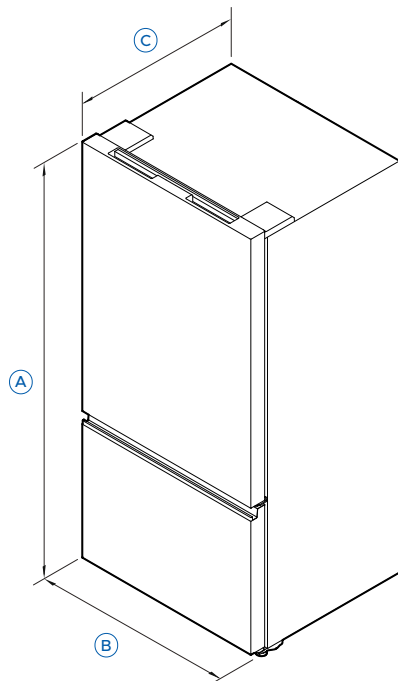

The 500 Series Refrigerator Bottom Freezer is designed for fresh food lovers, offering a 70:30 fridge-freezer split, advanced cooling, and energy-efficient performance. With clever storage and thoughtful features, including a non-plumbed water dispenser and auto-ice function (select models), it's built for everyday convenience.

FEATURES

- 70:30 fridge-freezer split offers more space for fresh food
- Flat door design with a recessed handle for a clean, modern aesthetic
- Reversible door hinge allows flexible installation to suit different kitchen layouts
- Available in White, Satina and Black finishes
- Non-plumbed water dispenser and auto-ice function (select models)
- Full-width shelves and spacious compartments provide flexible storage
- LED lighting illuminates the interior for clear visibility and easy access
- Super Freeze function rapidly locks in freshness, preserving taste and texture
- Humidity Zone™ drawer locks in moisture to keep fruit and vegetables fresh

Product Overview

PRODUCT DIMENSIONS

	mm
A Overall height	1725
B Overall width (door closed)	790
Overall width (door open)	1249
C Overall depth (door closed)	707
Overall depth (door open)	1439

CAVITY DIMENSIONS

	mm
A Overall height	1725
B Overall width (door closed)	790
Overall width (door open)	1249
C Overall depth (door closed)	707
Overall depth (door open)	1439

CAVITY DIMENSIONS

	mm
A Overall height of cavity	1775
B Overall width of cavity	890
C Minimum depth of cavity	757