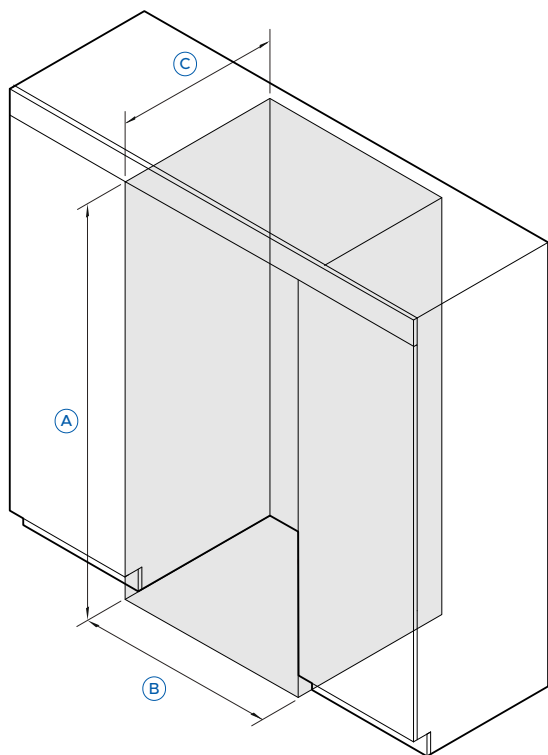

Product Overview

PRODUCT DIMENSIONS

	mm
A Overall height	1725
B Overall width (door closed)	790
Overall width (door open)	1249
C Overall depth (door closed)	707
Overall depth (door open)	1439

CAVITY DIMENSIONS

	mm
A Overall height of cavity	1775
B Overall width of cavity	890
C Minimum depth of cavity	757

SERVICES

- Supply 220-240 V, 50 Hz
- Service 10 A
- Connection Plug with flex cord

Product Overview

PRODUCT DIMENSIONS

	mm
A Overall height	1725
B Overall width (door closed)	790
Overall width (door open)	1249
C Overall depth (door closed)	707
Overall depth (door open)	1439

CAVITY DIMENSIONS

	mm
A Overall height of cavity	1775
B Overall width of cavity	890
C Minimum depth of cavity	757