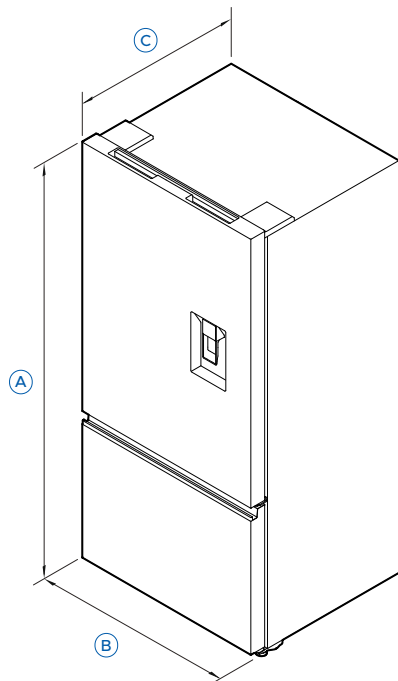

Product Overview

PRODUCT DIMENSIONS

	mm
A Overall height	1725
B Overall width (door closed)	790
Overall width (door open)	1249
C Overall depth (door closed)	707
Overall depth (door open)	1439

CAVITY DIMENSIONS

	mm
A Overall height of cavity	1775
B Overall width of cavity	890
C Minimum depth of cavity	757

SERVICES

- Supply 220-240 V, 50 Hz
- Service 10 A
- Connection Plug with flex cord

Product Overview

PRODUCT DIMENSIONS

	mm
A Overall height	1725
B Overall width (door closed)	790
Overall width (door open)	1249
C Overall depth (door closed)	707
Overall depth (door open)	1439

CAVITY DIMENSIONS

	mm
A Overall height of cavity	1775
B Overall width of cavity	890
C Minimum depth of cavity	757