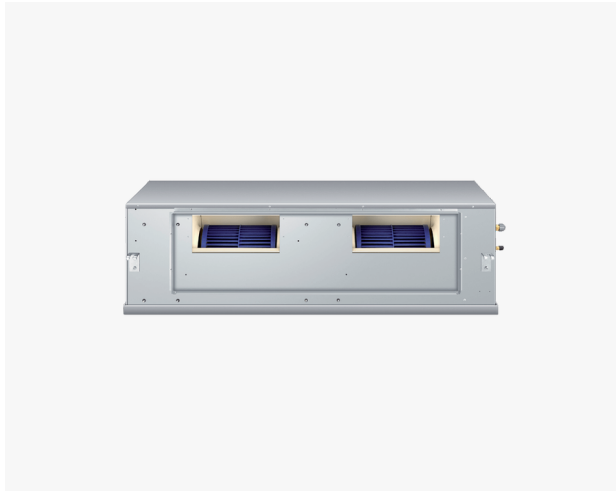

High Static Ducted, 10.5 kW

Ducted

White

DIMENSIONS

Height	425 mm
Width	1350 mm
Depth	490 mm

SPECIFICATIONS

Accessories

Central controller	Optional
--------------------	-----------------

Capacity

Cooling capacity	10.5kW
Heating capacity	11.5kW

Consumption

COP	3.7
EER	3.5

Features

24 Hour timer	.
Auto restart	.
Blue fin coils	.
DC inverter	180° sine wave
DRED (Demand Response) ready	.
Motor type	DC motor
Self diagnostics	.
Sleep mode	.
Standard controller	YR-E17

Wi-Fi controller compatible

Performance

Airflow	800l/s
DC inverter	180° sine wave
Self cleaning evaporator	.
Sound pressure	45dBA

Power Requirements

Power supply	220-240vac
Supply frequency	50/60Hz
Supply voltage	230V