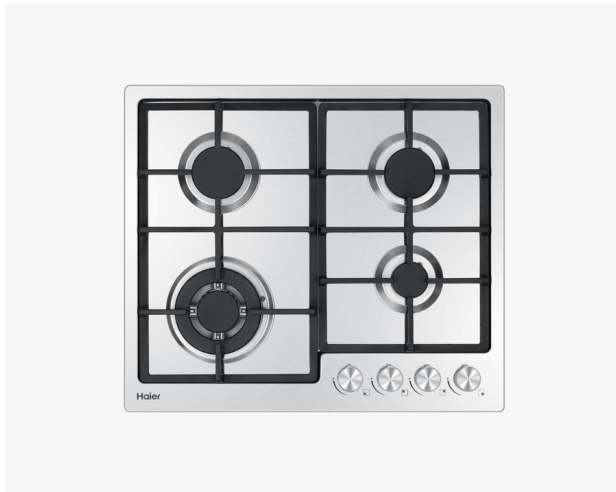

## Gas on Steel Cooktop, 60cm

Stainless Steel

Cook with the flair and flame of gas, using this compact black cooktop with four burners including a wok burner.

- Four burners, including a wok burner for high heat cooking
- Single surface cast iron trivets make it easy to slide cookware between burners
- Includes a flame failure safety system
- Designed to pair with a Haier black and stainless steel wall oven

### DIMENSIONS

Height **88mm**

Width **580mm**

Depth **500mm**

#### A joy to use

Cast iron trivets form a flat surface, making it easy to slide your pots and pans across the cooktop as you create a delicious meal.

#### Controls

Dial with anisotropic finish	•
Family match	<b>Stainless steel wall ovens</b>

Single surface trivet •