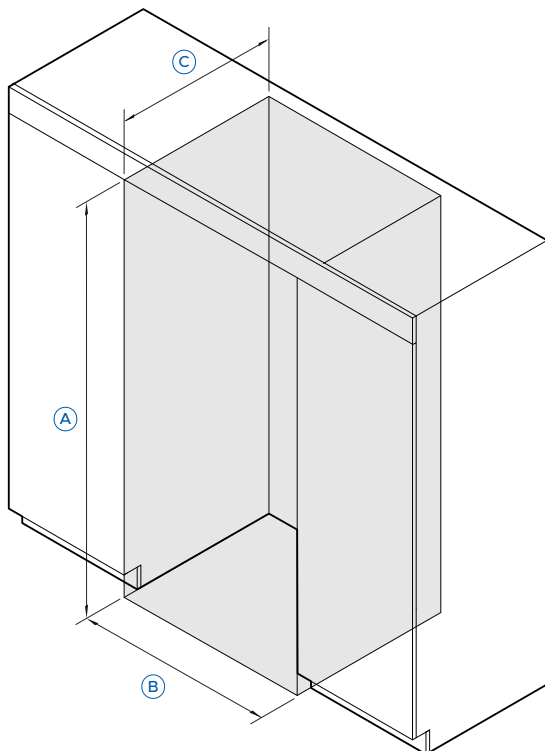

Product Overview

PRODUCT DIMENSIONS

	mm
A Overall height	1725
B Overall width (doors closed)	790
Overall width (doors open)	1250
C Overall depth (doors closed)	707
Overall depth (doors open)	1039

CAVITY DIMENSIONS

	mm
A Overall height of cavity	1775
B Overall width of cavity	850
C Minimum depth of cavity	757

SERVICES

- Supply 220-240 V, 50 Hz
- Service 10 A
- Connection Plug with flex cord

Product Overview

PRODUCT DIMENSIONS

	mm
A Overall height	1725
B Overall width (doors closed)	790
Overall width (doors open)	1250
C Overall depth (doors closed)	707
Overall depth (doors open)	1039

CAVITY DIMENSIONS

	mm
A Overall height of cavity	1775
B Overall width of cavity	850
C Minimum depth of cavity	757