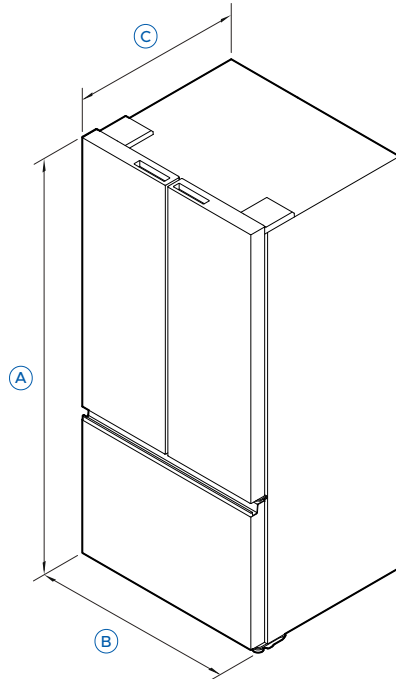

The 500 Series French Door Refrigerator Freezer range combines flexible storage, advanced cooling, and energy efficiency in a sleek, modern design. With a 70:30 fridge-freezer split, a Humidity Zone™ drawer, and the option of a plumbed or non-plumbed water dispenser (select models), this fridge is designed for effortless everyday living.

Product Overview

PRODUCT DIMENSIONS

	mm
A Overall height	1725
B Overall width (doors closed)	790
Overall width (doors open)	1250
C Overall depth (doors closed)	707
Overall depth (doors open)	1039

CAVITY DIMENSIONS

	mm
A Overall height of cavity	1775
B Overall width of cavity	850
C Minimum depth of cavity	757

SERVICES

- Supply 220-240 V, 50 Hz
- Service 10 A
- Connection Plug with flex cord

Product Overview

PRODUCT DIMENSIONS

	mm
A Overall height	1725
B Overall width (doors closed)	790
Overall width (doors open)	1250
C Overall depth (doors closed)	707
Overall depth (doors open)	1039

CAVITY DIMENSIONS

	mm
A Overall height of cavity	1775
B Overall width of cavity	850
C Minimum depth of cavity	757