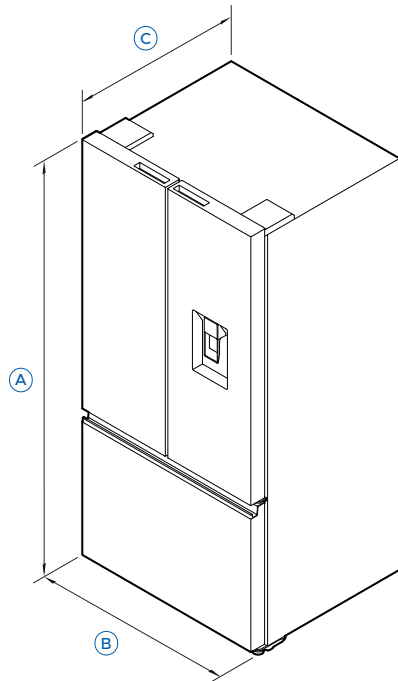

Product Overview

PRODUCT DIMENSIONS

	mm
A Overall height	1725
B Overall width (doors closed)	790
Overall width (doors open)	1250
C Overall depth (doors closed)	707
Overall depth (doors open)	1039

CAVITY DIMENSIONS

	mm
A Overall height of cavity	1775
B Overall width of cavity	850
C Minimum depth of cavity	757

SERVICES

- Supply 220-240 V, 50 Hz
- Service 10 A
- Connection Plug with flex cord

Product Overview

PRODUCT DIMENSIONS

	mm
A Overall height	1725
B Overall width (doors closed)	790
Overall width (doors open)	1250
C Overall depth (doors closed)	707
Overall depth (doors open)	1039

CAVITY DIMENSIONS

	mm
A Overall height of cavity	1775
B Overall width of cavity	850
C Minimum depth of cavity	757